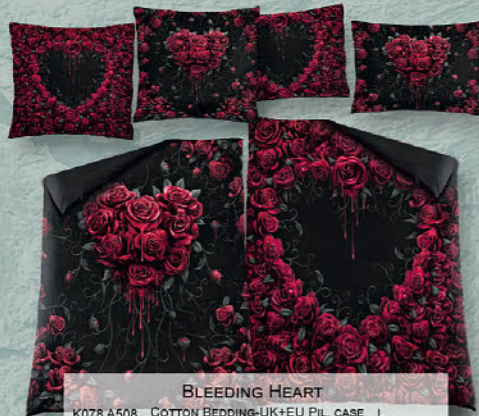

BURNT ROSE

K048 A501 FLEECE BLANKET DOUBLE SIDED L

FLEECE BLANKETS

FOREST WOLF

E030 A501 FLEECE BLANKET DOUBLE SIDED L

BLEEDING HEART
K078 A508 COTTON BEDDING-UK+EU PIL. CASE L

DARK DEATH
K095 A508 COTTON BEDDING-UK+EU PIL. CASE L

DEAD KISS
D076 A508 COTTON BEDDING-UK+EU PIL. CASE L

SKULLS N' ROSES
E024 A508 COTTON BEDDING-UK+EU PIL. CASE L

BURNT ROSE
K048 A508 COTTON BEDDING-UK+EU PIL. CASE L

BEDDING SETS

100% Cotton Bedding
Single Sized Duvet - 200 x 135cm
Pillows - 1 x UK(50x70cm)
1 x EU (80x80cm)