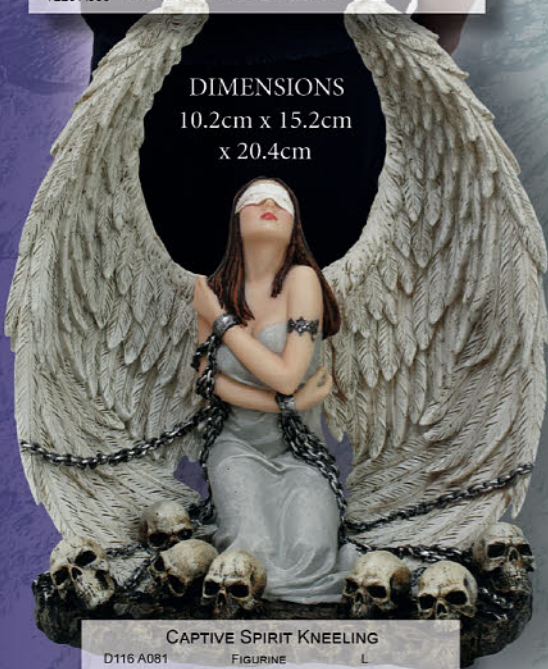

RESIN FIGURINES

An exciting NEW range of Spiral figurines and sculptures inspired by our best-selling designs.

DIMENSIONS
10.2cm x 15.2cm
x 25.4cm

DIMENSIONS
10.2cm x 15.2cm
x 20.4cm

CAPTIVE SPIRIT KNEELING
D116 A081 FIGURINE L