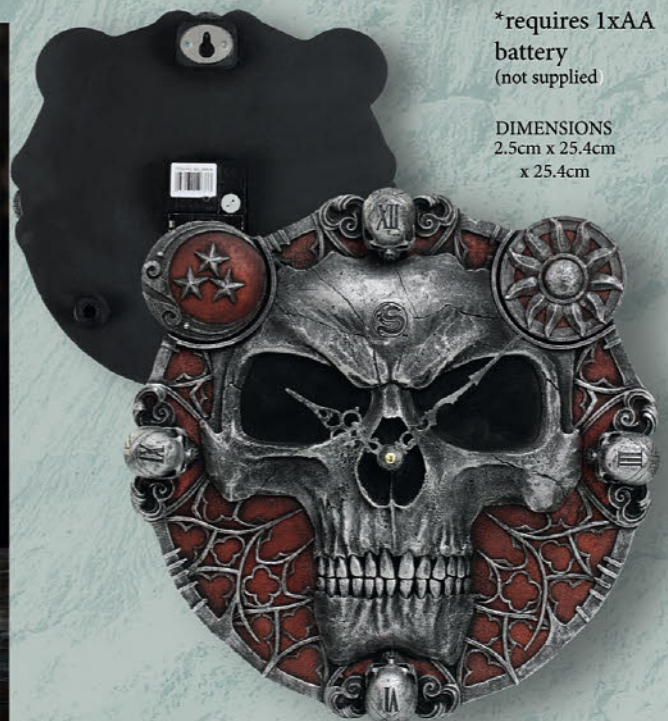

SANDS OF DEATH
D078 A082 SAND TIMER SCULPTURE L

*requires 1xAA
battery
(not supplied)

DIMENSIONS
2.5cm x 25.4cm
x 25.4cm

SANDS OF DEATH
D078 A083 CLOCK SCULPTURE L