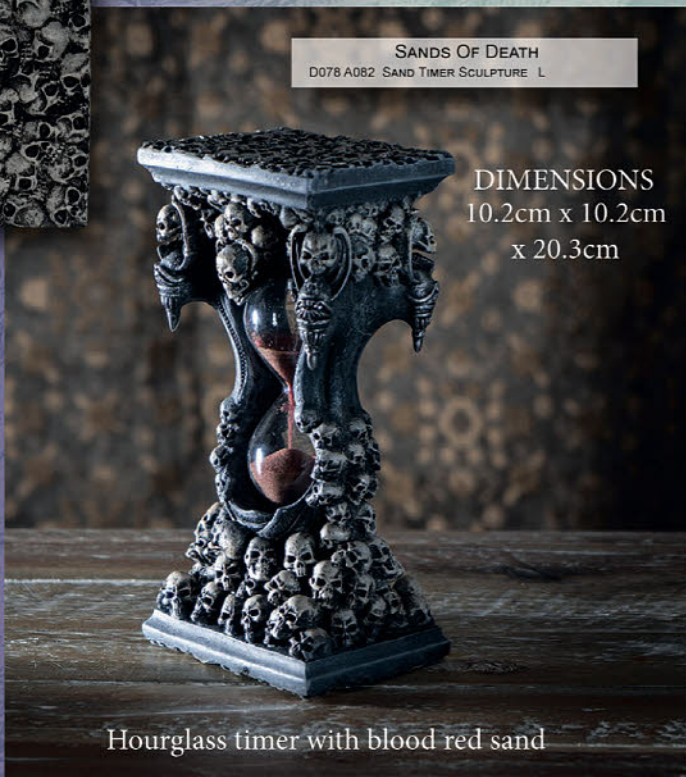

SERPENT INFECTION
D041 A084 CRUMB KEEPER L

SANDS OF DEATH
D078 A082 SAND TIMER SCULPTURE L

DIMENSIONS
10.2cm x 10.2cm
x 20.3cm

Hourglass timer with blood red sand